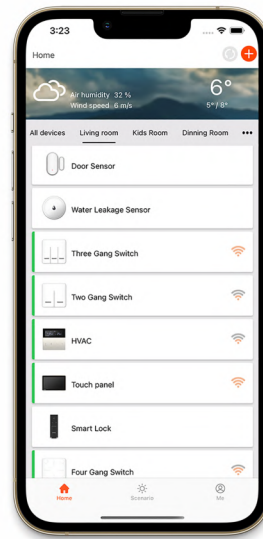

www.nexiio.com

| 2023 |

NEXiio
www.nexiio.com

SMART
SOLUTION
SMART HOME

 **NEXT IMPACT IS OURS**

iOS

Android

NEXiiO
www.nexiiio.com

1.LAN 2.SIP 3.IPS Screen

NEXiio
www.nexiio.com

NIXIE Series/ Indoor panels

Stylish multi functional indoor panels, fits elegant into any interior, easily control your home, intercom, security and party by smart touch panel, various size and styles considered for various cultures and tastes.