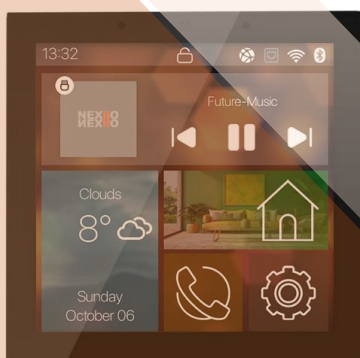

NEXiio

NEXP010900ABS4

INTERCOM VIDEO

- Streaming formats: H.264

NETWORKING

- Protocols support: IPv4, HTTP, HTTPS, DNS, SNTP, RTSP, SRTP, RTP, TCP, UDP, TLS, ICMP, DHCP, ARP, AIRPLAY, Bluetooth AVRCP 5

SMART HOME

- Protocol: UAP
- Controlling feature: Support all UAP Devices
- Music playback
- Bell function with customized scene
- Limited Scenario features
- Control from iOS and Android App
- YwaY: Support YwaY tunnel and client mode
- User friendly

- Internal backup and restore
- Bell Camera: RTSP supported
- OTA Update

APPLICATION

- Villas
- Apartment complex
- Factories
- Hospitals
- Control centers

Company
Location
Phone
Email
Website

UAB **NEXiio**
Gedimino pr. 20, Vilnius, LT 01103
+370 5 2499995
info@nexiio.com
www.nexiio.eu